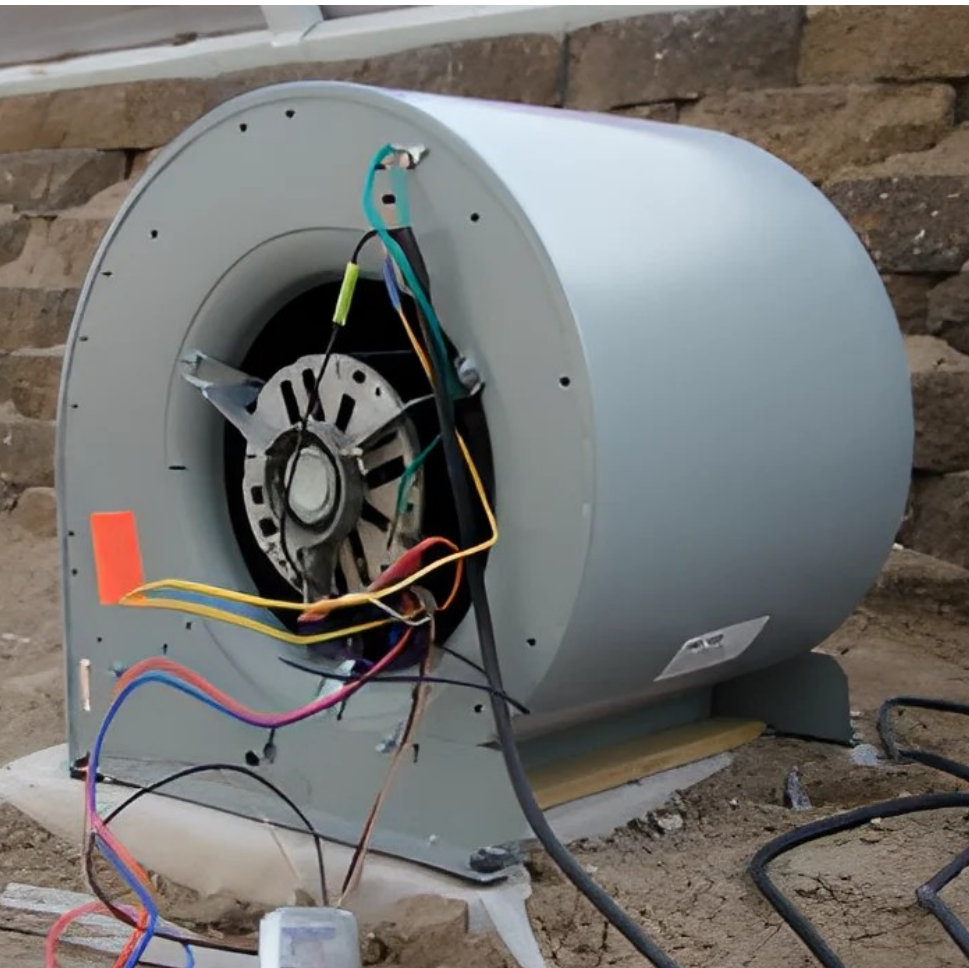

BLOWER W/MOTOR ASSEMBLY

$844.99

(See Diagram) Measurements: K (13-1/16"), E (11-3/8"), A (18-7/8"), B (16-1/2")

Assembled w/motor, 1/2 HP, 115V

Utilized on the heating or cooling geothermal tubes in the greenhouse

Price includes shipping

NOTE to Current Greenhouse Customers:

Please reach out to us for special pricing!!!