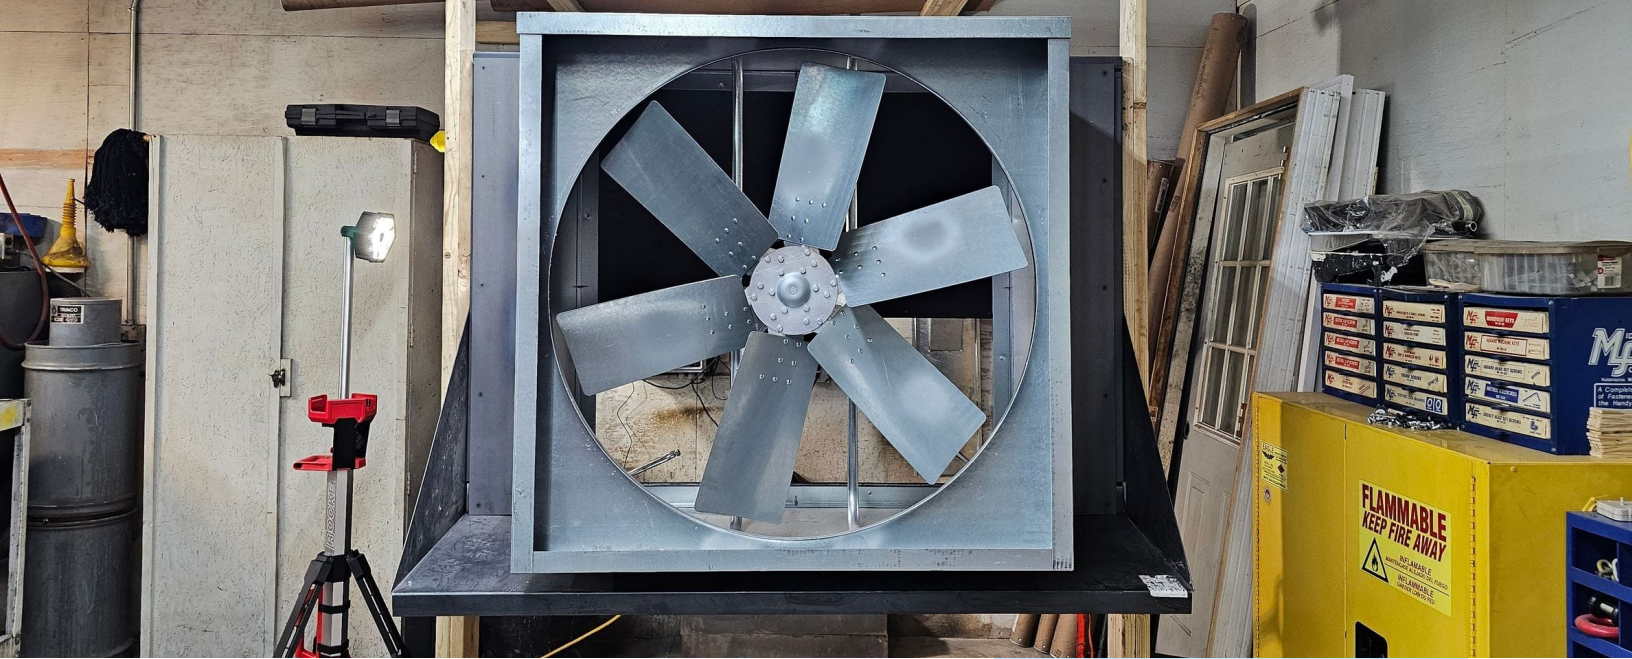

## 42" FAN ADAPTER

NEEDED W/EVAP COOLER &  
AUTOMATIC VENT

---

**\$250\* - adapter**

---

If purchasing an evaporative cooling system AND automatic vent, you will need a large fan to place in the automatic vent due to not being able to put the ventilation fans in the wall like normal.