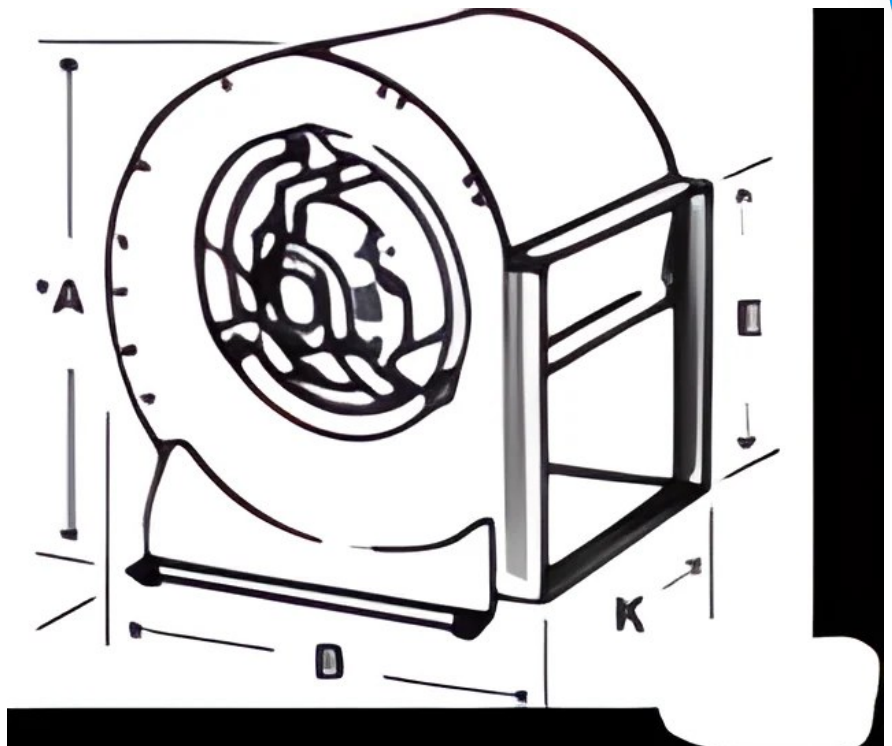

BLOWER W/MOTOR ASSEMBLY

$844.99

(See Diagram) Measurements: K (13-1/16"), E (11-3/8"), A (18-7/8"), B (16-1/2")

Assembled w/motor, 1/2 HP, 115V

Utilized on the heating or cooling geothermal tubes in the greenhouse

Price includes shipping

NOTE to Current Greenhouse Customers:

Please reach out to us for special pricing!!!