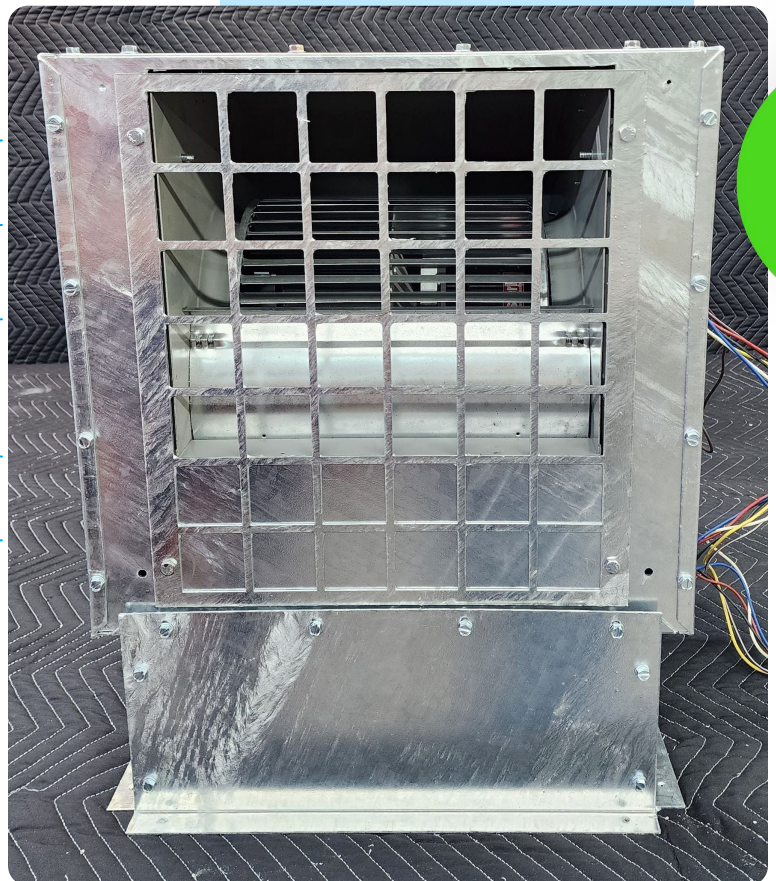

BLOWER BOX

FOR SQUIRREL CAGE BLOWERS

$378/box

Made out of galvanized steel

Complete with screws & instructions

DIY assembly kit for a finished box to
enclose your squirrel cage blowers

Shipping included in price