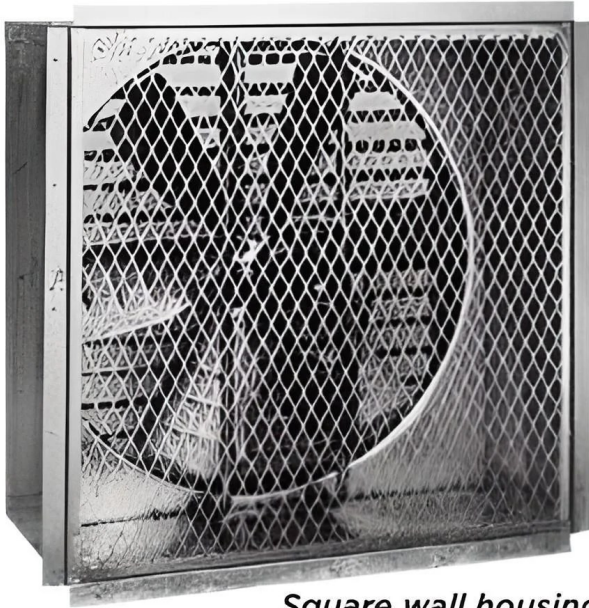

GREENHOUSE VENTILATION FANS

Square wall housing

#3075	$2,289.96

#4275	$2,706.94

Galvanized Wall Fan - Square Wall Housing with Shutter

#3075	30" Blade Size.....3/4 HP Motor.....Free Flow CFM: 8,936

#4275	42" Blade Size.....3/4 HP Motor.....Free Flow CFM: 15,154

Price includes shipping!