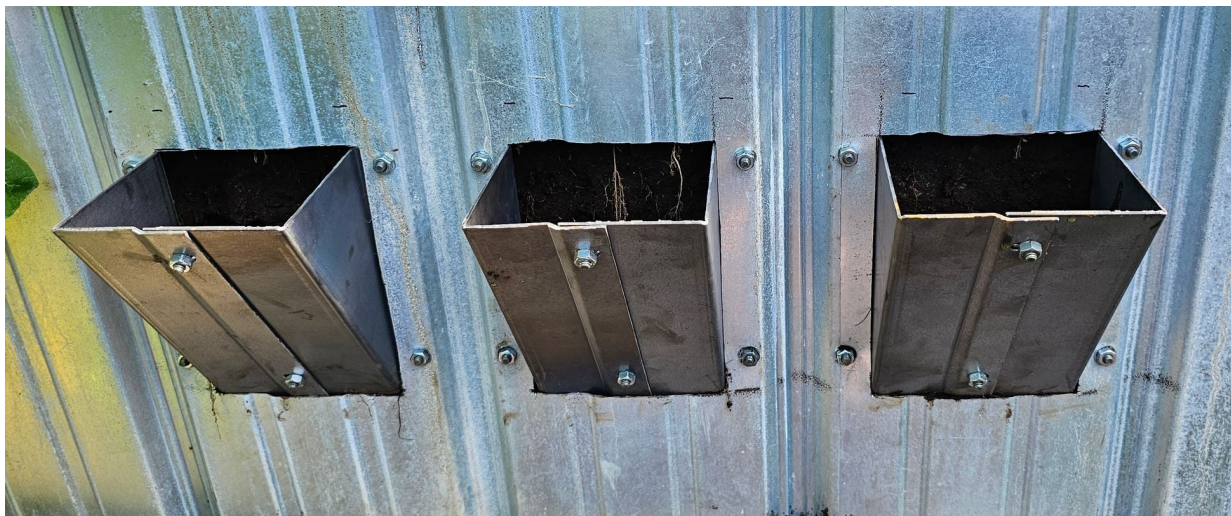

### RETAINING WALL PLANTER

**\$26.99\*/planter**

NOTE: Does not include shipping. Shipping is calculated at time of purchase.

**Extra growing space great for smaller plants!**

**Awesome for planting pollinator attractants!**

**Add anywhere to your retaining wall - for greenhouses that are already completed.**

**Made out of galvanized steel.**

**Attach to the inside...or even outside of your greenhouse!**