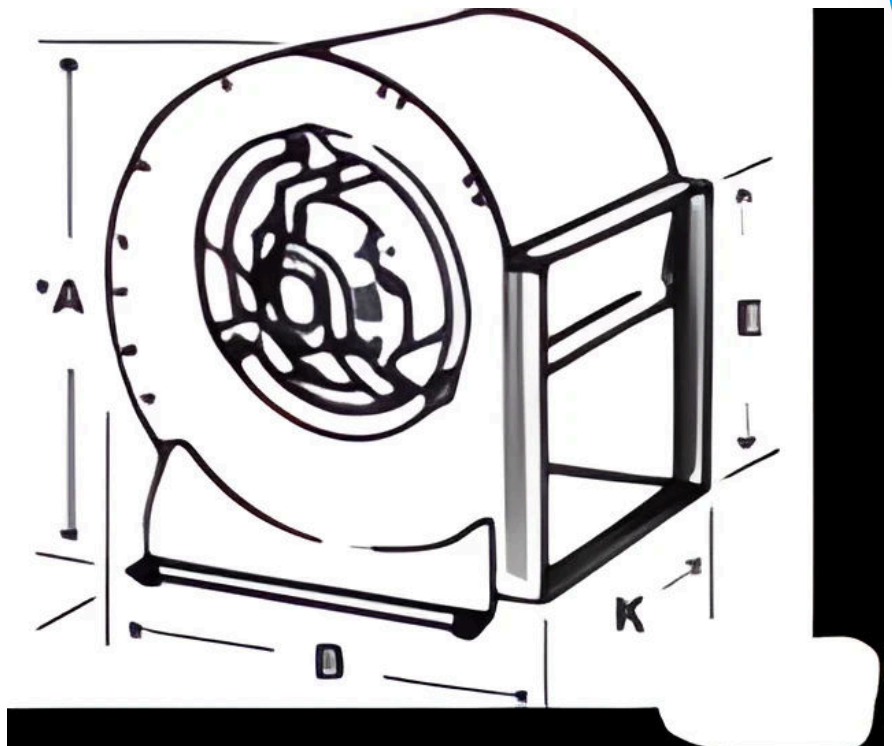

BLOWER W/MOTOR ASSEMBLY

$844.99

(See Diagram) Measurements: K (13-1/16"), E (11-3/8"), A (18-7/8"), B (16-1/2")

Assembled w/motor, 1/2 HP, 115V

Utilized on the heating or cooling geothermal tubes in the greenhouse

Price includes shipping

NOTE to Current Greenhouse Customers:

Please reach out to us for special pricing!!!