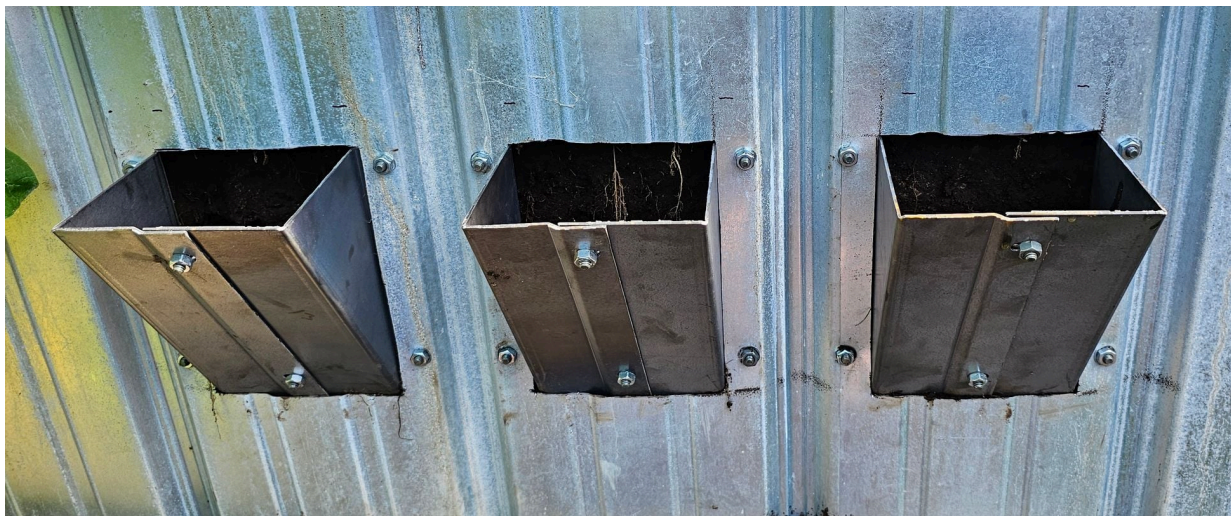

### RETAINING WALL PLANTER

**\$26.99\*/planter**

NOTE: Does not include shipping. Shipping is calculated at time of purchase.

**Extra growing space great for smaller plants!**

**Awesome for planting pollinator attractants!**

**Add anywhere to your retaining wall - for greenhouses that are already completed.**

**Made out of galvanized steel.**

**Attach to the inside...or even outside of your greenhouse!**