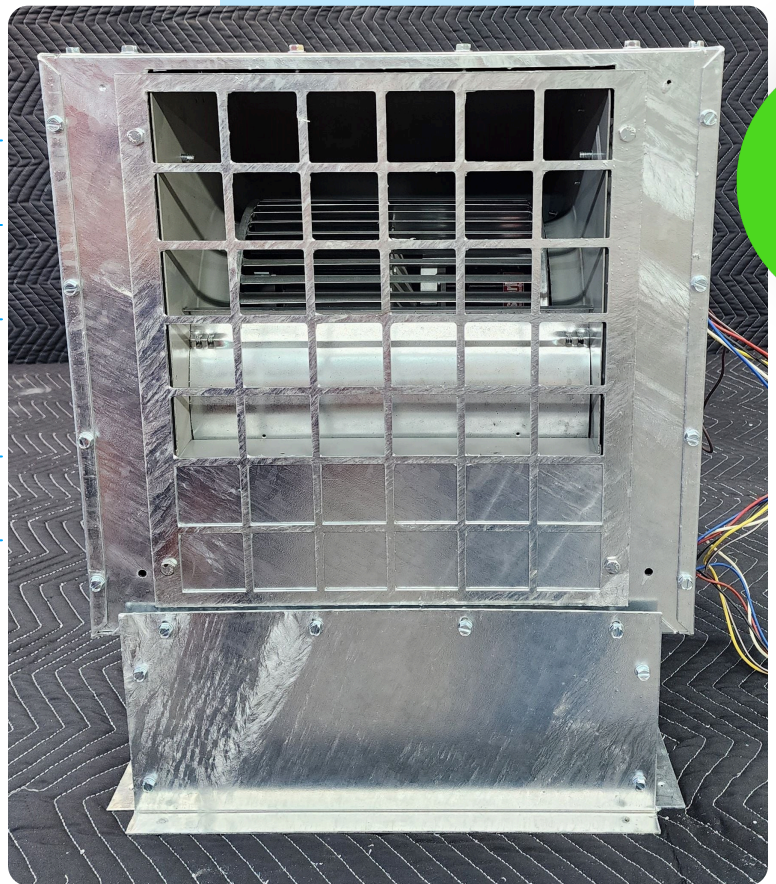

BLOWER BOX

FOR SQUIRREL CAGE BLOWERS

$378/box

Made out of galvanized steel

Complete with screws & instructions

DIY assembly kit for a finished box to
enclose your squirrel cage blowers

Shipping included in price