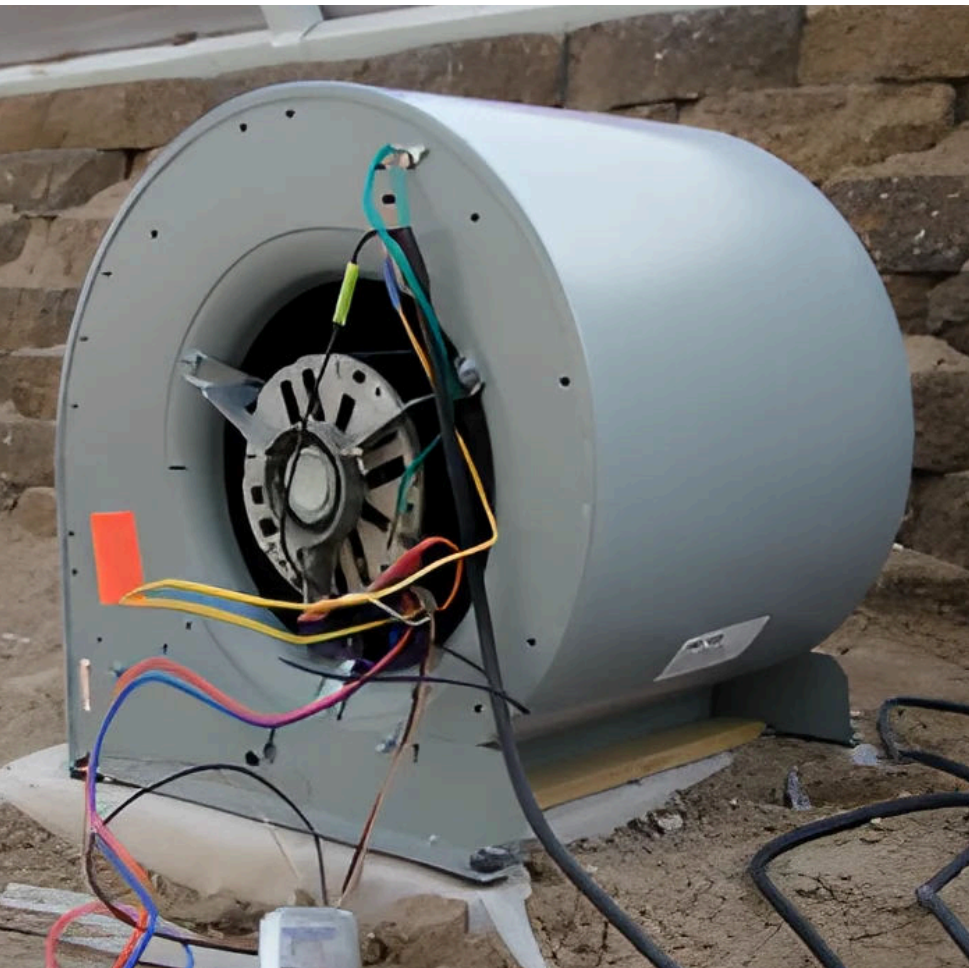

BLOWER W/MOTOR ASSEMBLY

$844.99

(See Diagram) Measurements: K (13-1/16"), E (11-3/8"), A (18-7/8"), B (16-1/2")

Assembled w/motor, 1/2 HP, 115V

Utilized on the heating or cooling geothermal tubes in the greenhouse

Price includes shipping

NOTE to Current Greenhouse Customers:

Please reach out to us for special pricing!!!